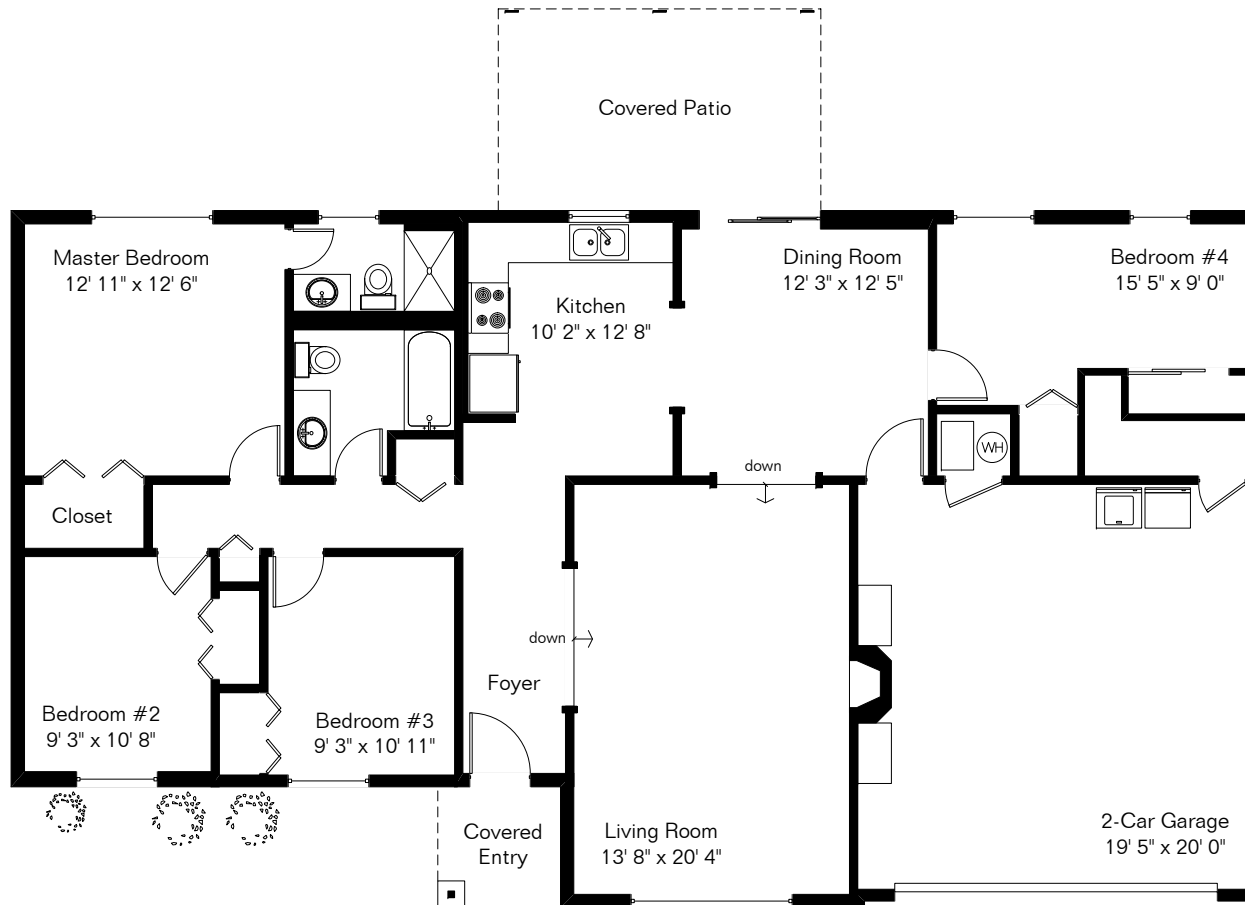

The square footages and room size information are deemed to be reliable but are not guaranteed and should be independently verified.

# 4536 S White Pine Ave

Living Area 1,548 Sq Ft  
Garage 426 Sq Ft

Site Visit March 2016

Copyright 2016 Floor Plans First! LLC  
All Rights Reserved.

[www.FloorPlansFirst.com](http://www.FloorPlansFirst.com)